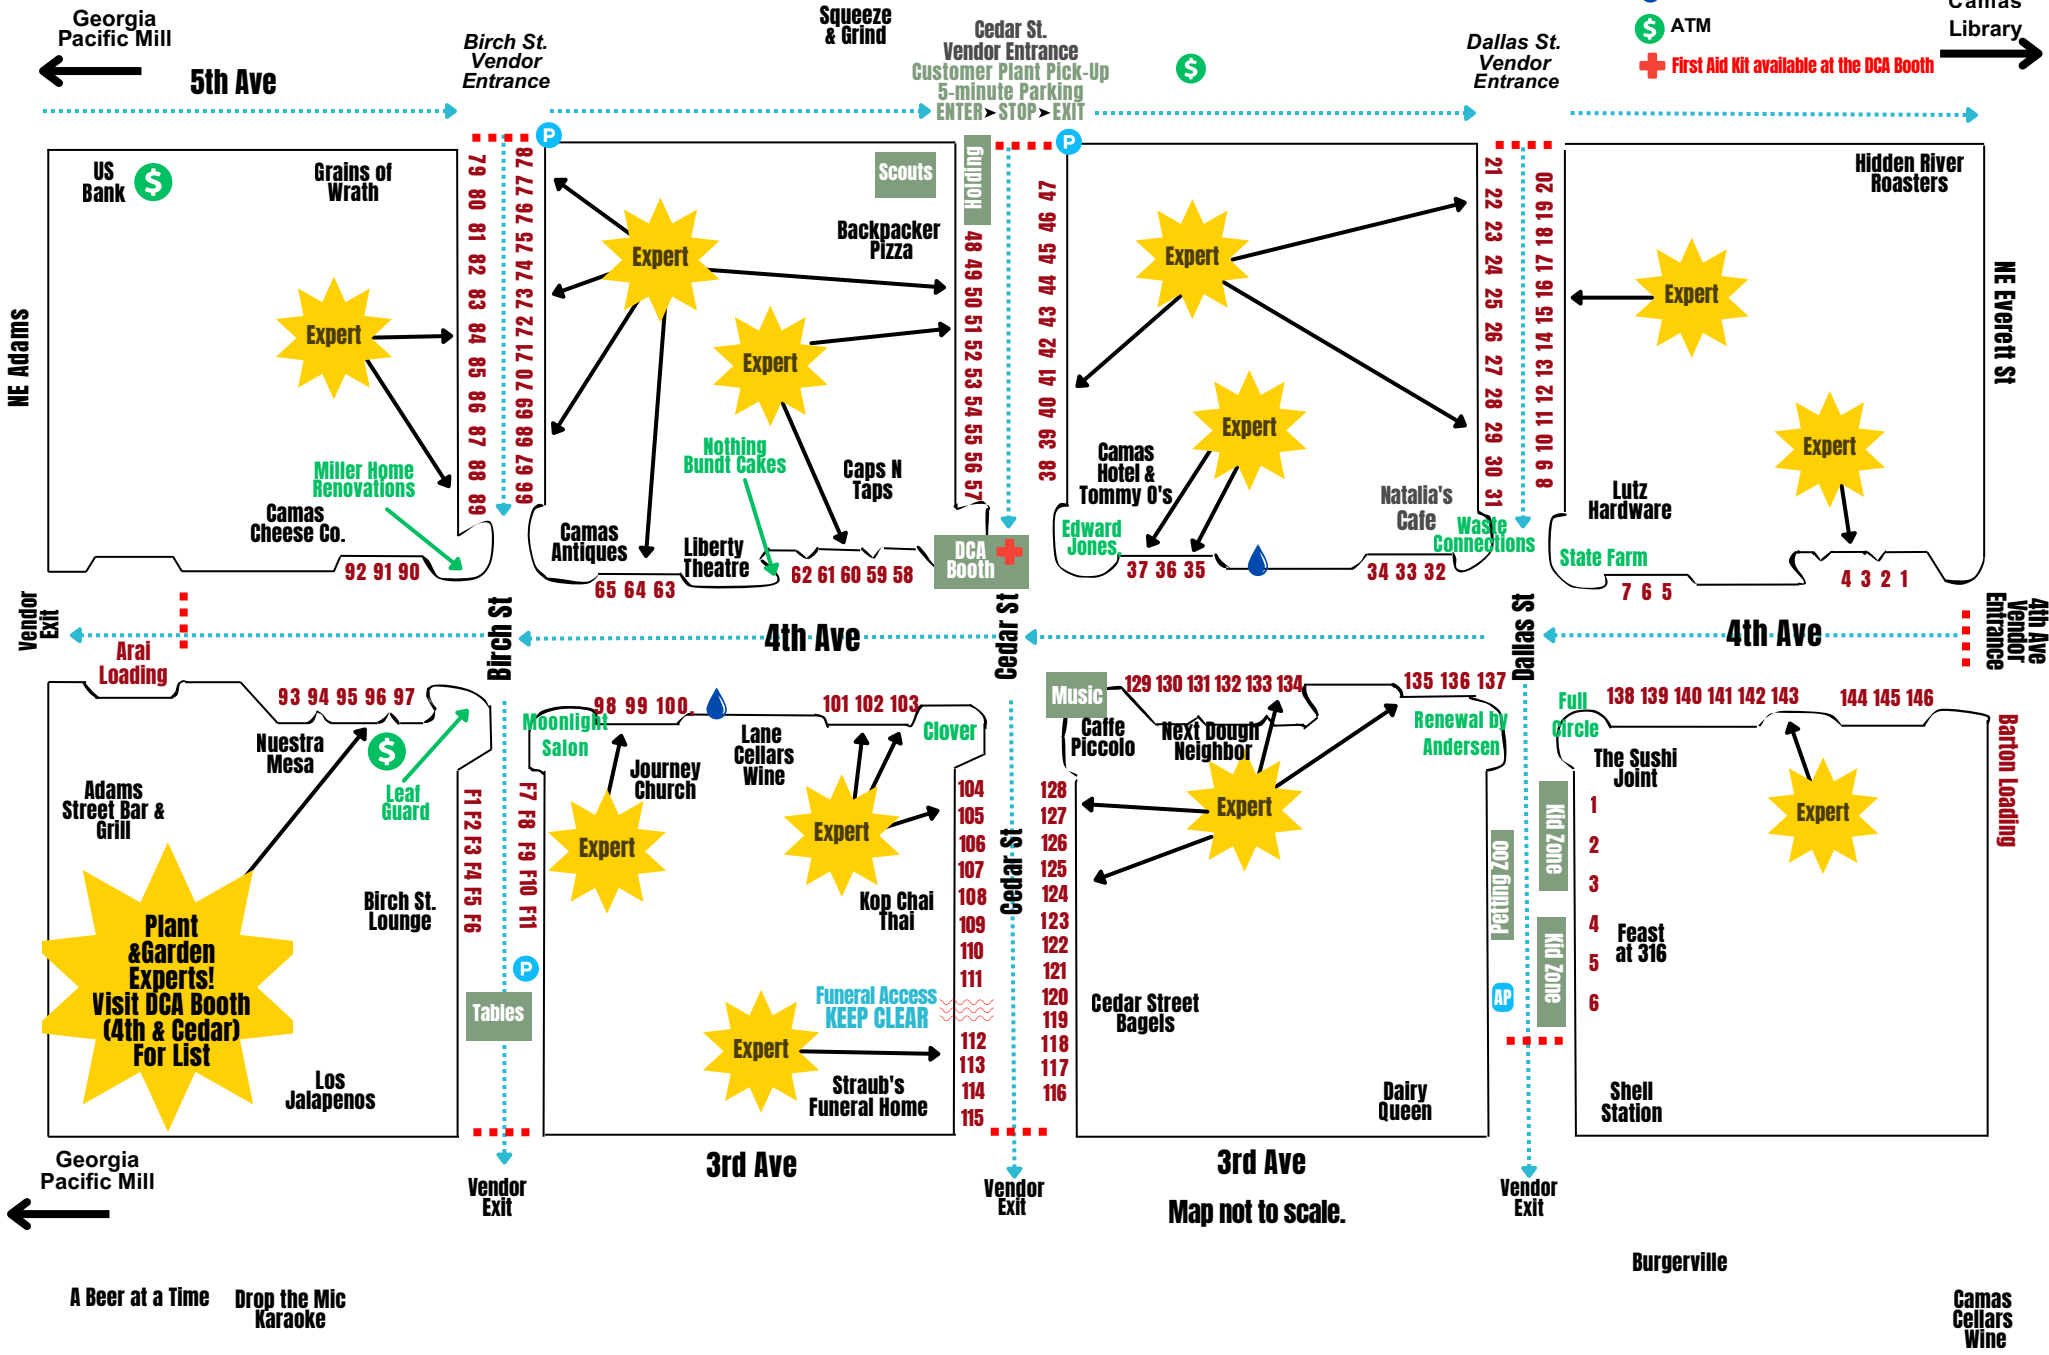

Leah Nichelson: 360-953-1326
 Brie Marais: 503-898-9556
 Carrie Schulstad: 360-904-0218
 Fire Marshal: 360-518-2780

2026 Camas Plant & Garden Fair Event Map

- Street Closure Baricade
- Porta Potty
- Accessible Porta Potty
- Vendor Setup/Breakdown Driving Direction
- City Water Hookup
- ATM
- First Aid Kit available at the DCA Booth

Food Vendors on Birch Street

F1	Getta Gyro
F2	Little Kahuna's
F3	Wolf Rub Tacos
F4-5	HAP Asian Cuisine
F6	Swirled Frozen Goodness
F7	PNW Kettle Corn
F8	Lemon Smash
F9	Blue Van Boards/Hot Dogs
F10-11	Lobster Dogs PNW

Sponsors

Clover Podiatry	SW Corner 4th/Cedar
Edward Jones, R. Barber	NECorner 4th/Cedar
Full Circle	SE Corner 4th/Dallas
Miller Home Renovations	NW Corner 4th/Birch
Moonlight Salon	SE Corner 4th/Birch
Nothing Bundt Cakes	Liberty Theatre
Leaf Guard of Oregon	SW Corner 4th/Birch
Renewal by Andersen	SWCorner 4th/Dallas
State Farm	NE Corner 4th/Dallas
Waste Connections	NW Corner 4th/Dallas