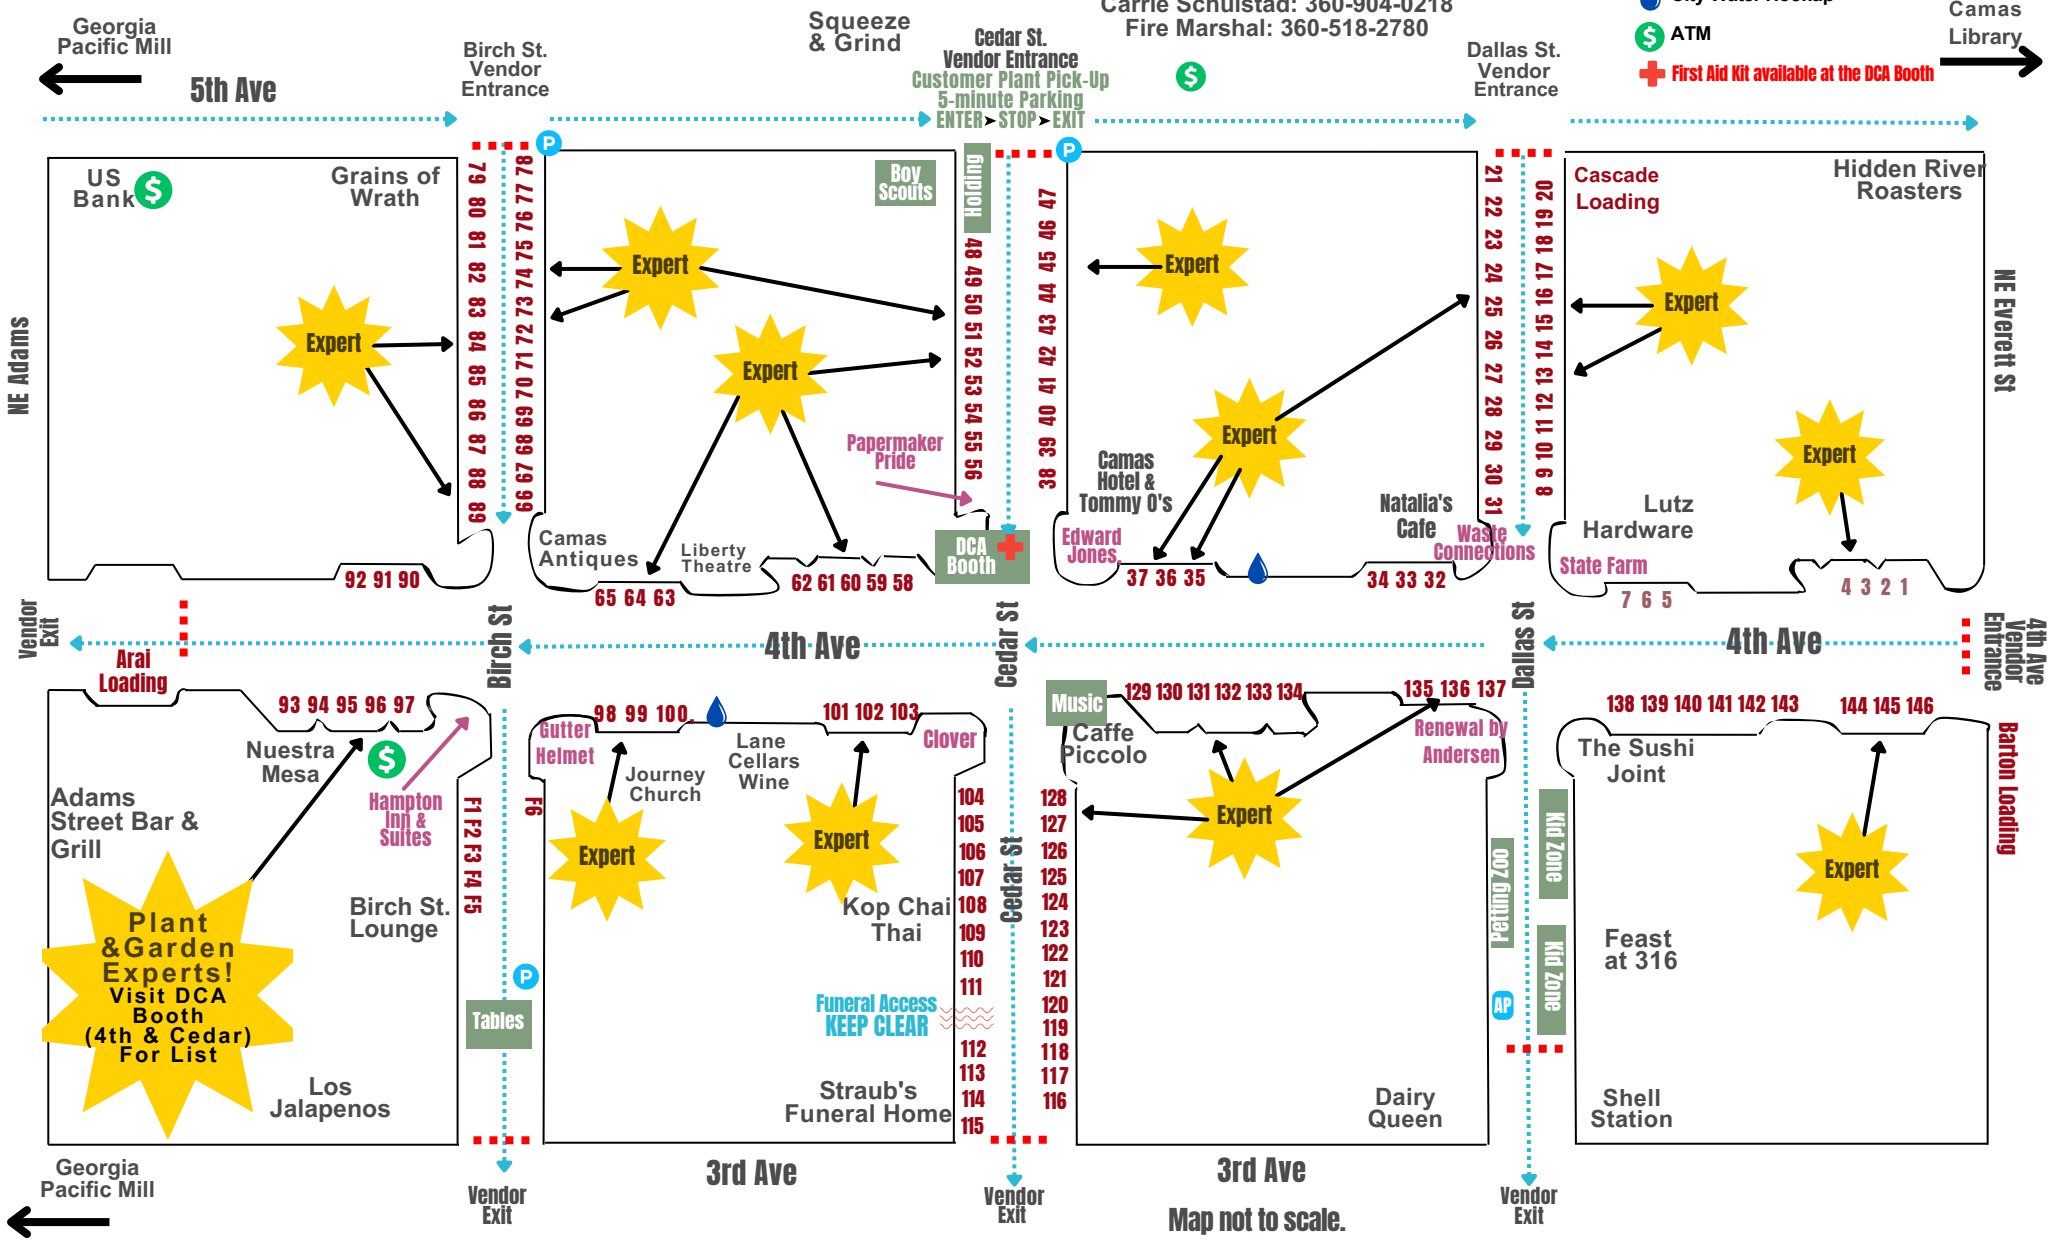

# 2024 Camas Plant & Garden Fair Event Map

Leah Nichelson: (360) 953-1326  
 Jan Carter: (903) 816-1081  
 Carrie Schulstad: 360-904-0218  
 Fire Marshal: 360-518-2780

- Street Closure Baricade
- Porta Potty
- Accessible Porta Potty
- Vendor Setup/Breakdown Driving Direction
- City Water Hookup
- ATM
- First Aid Kit available at the DCA Booth

A Beer at a Time  
 Salud Wine Bar  
 Giatti's Speak Easy

Burgerville  
 Camas Cellars Wine

### Sponsors

Cascade Hasson Realty	Corner 4th/Dallas
Clover Podiatry	Corner 4th/Cedar
Edward Jones, Robert Barber	Corner 4th/Cedar
Gutter Helmet	Corner 4th/Birch
Hampton Inn & Suites	Corner 4th/Birch
Papermaker Pride	Corner 4th/Cedar
Renewal by Andersen	Corner 4th/Dallas
State Farm	Corner 4th/Dallas
Waste Connections	Corner 4th/Dallas